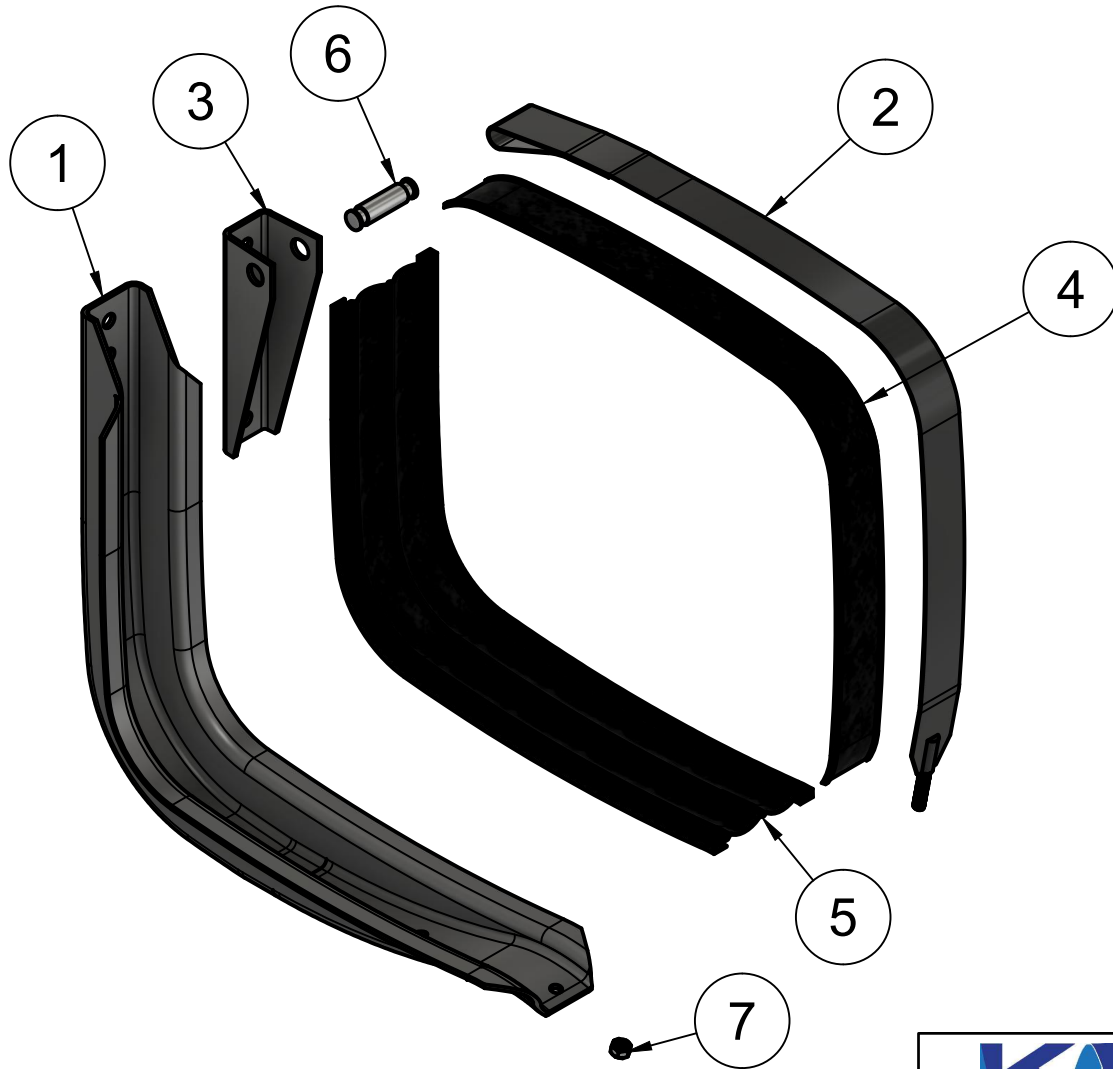

554X637 MERCEDES BRACKET SET

554X637 56640000B BRACKET SET			
NO	QTY	KMD NO	PART NAME
1	1	5664000002	Bracket
2	1	5664000003	Strap
3	1	5664000004	U Flange
4	1	5664000005	Strap Rubber
5	1	5664000006	Bracket Rubber
6	1	5664000007	Strap Pin
7	1	5664000008	Strap Nut

WEIGHT :

DWG NO:

CUSTOMER:

SCALE :

A4